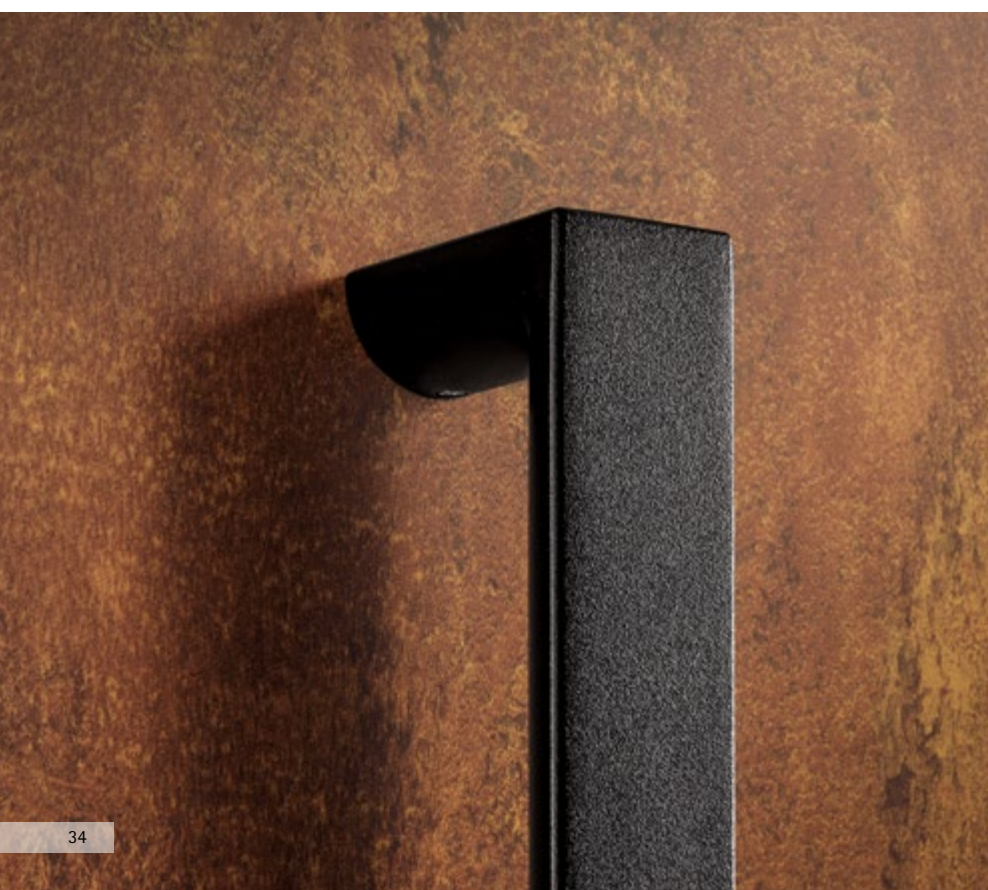

Metris right | closed
black frame
panel Corten
with integrated handle HA 289
and flush inlays black

with sidelight
clear glass