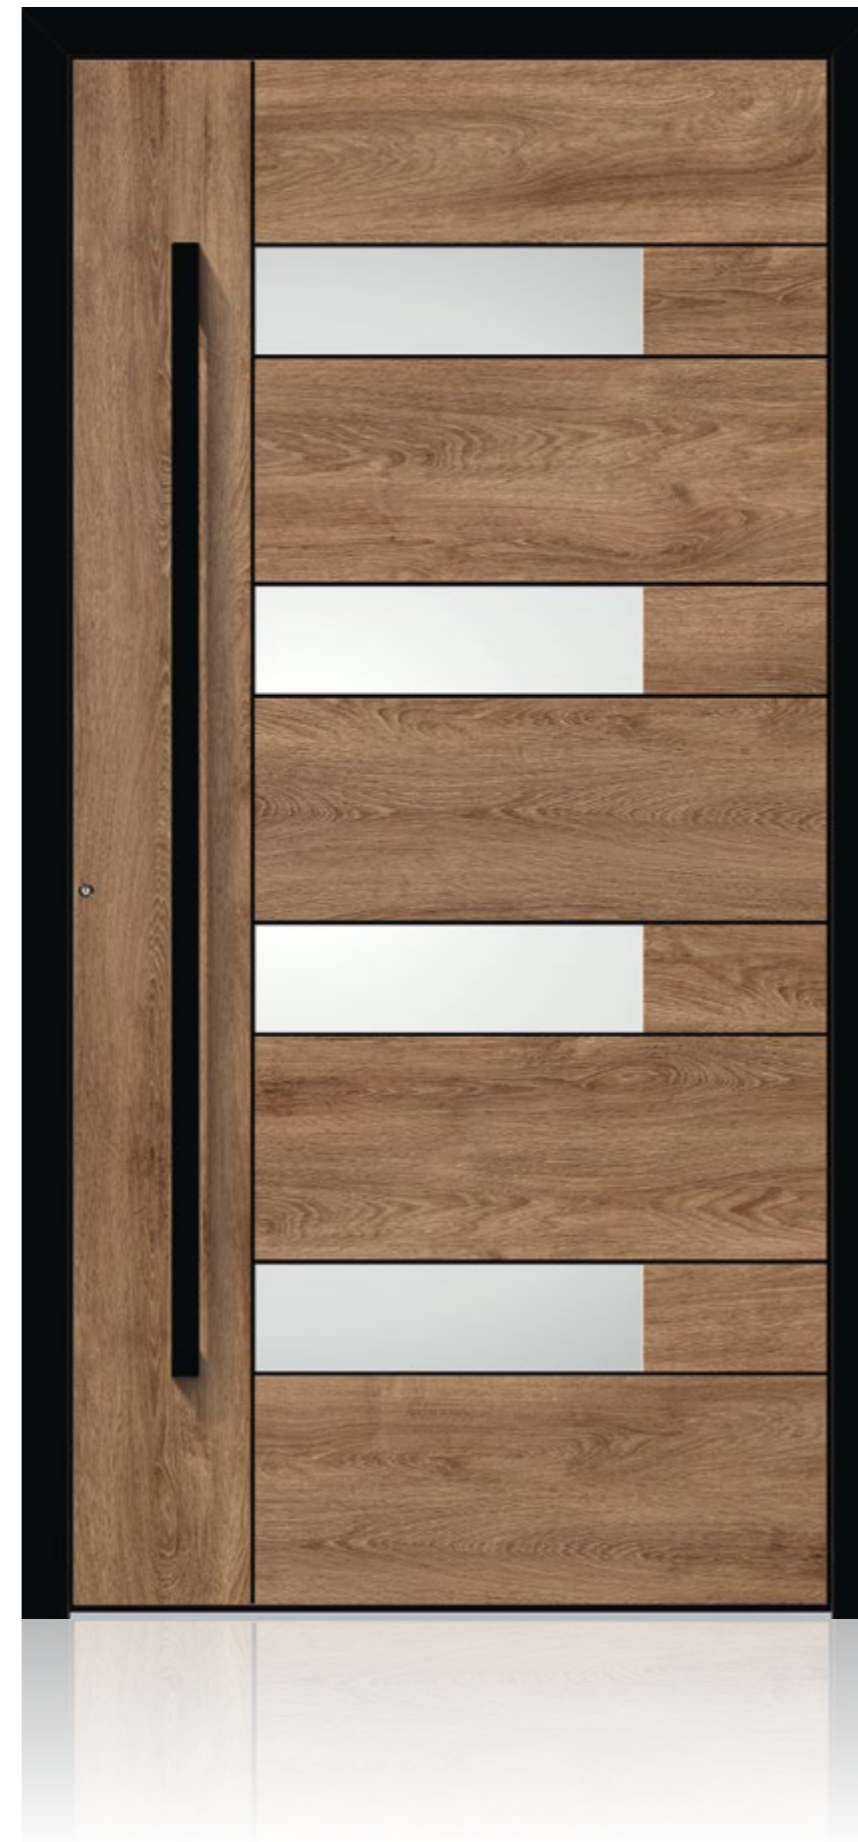

Alliso left | 4 glazed inserts
black frame
panel Oak amber design foiling
satinato white
with integrated handle HA 289
and flush inlays black