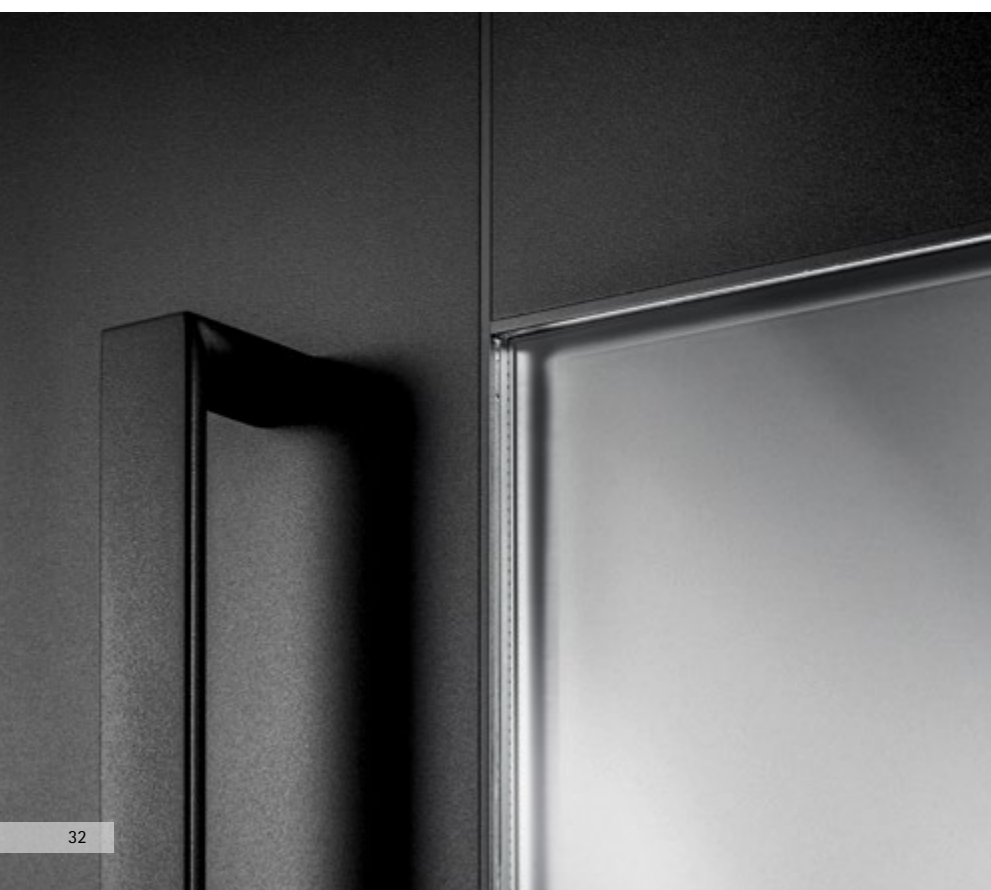

28

Swing 01 right| closed
black frame
panel Concrete light
with integrated handle HA 398 black

with sidelight
clear glass

Metris left | glazed
 colour variant black
 clear glass
 with integrated handle HA 289
 and flush inlays black