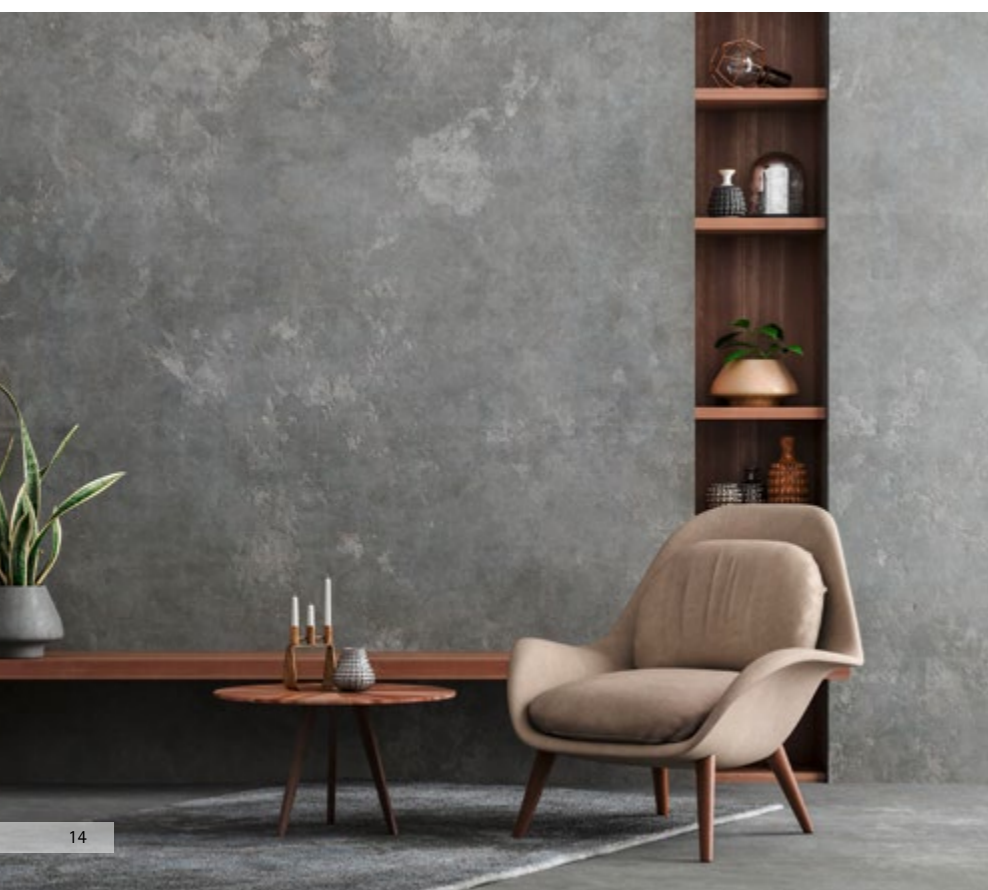

Alliso left | 4 glazed inserts
black frame
panel Oak amber design foiling
satinato white
with integrated handle HA 289
and flush inlays black

with sidelight
satinato white