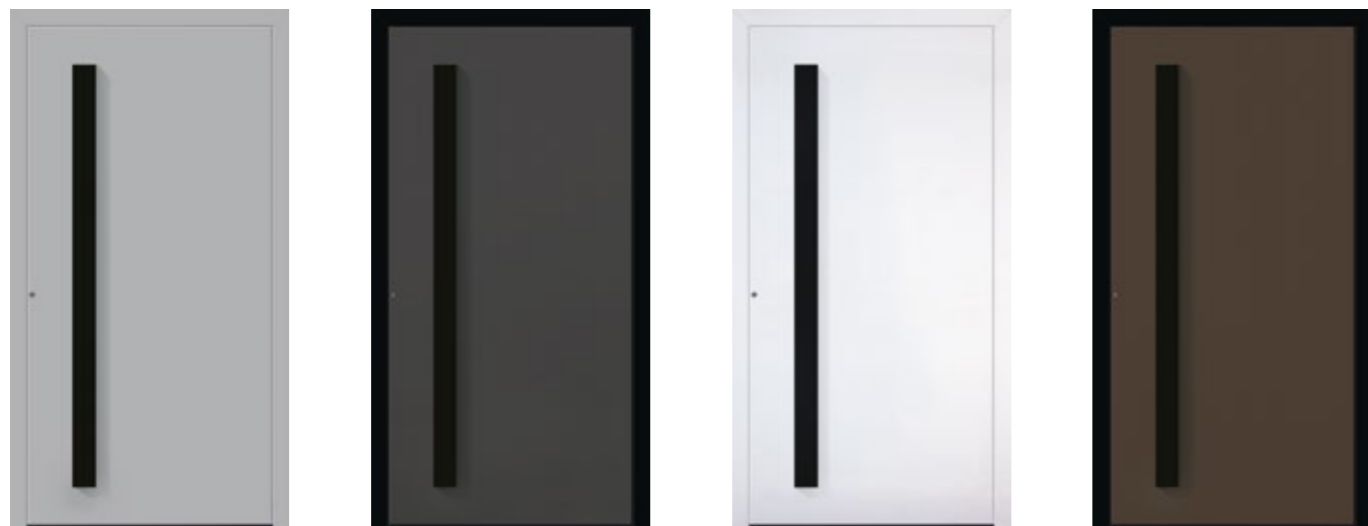

with two sidelights
clear glass

DESIGN PUR

CLEAR AND STYLISH

RAL-DESIGN

Choose one of the numerous RAL colours and combine it with black elements.

CONCRETE LIGHT

CONCRETE DARK

CORTEN